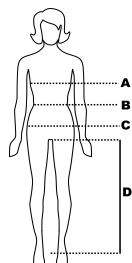

SIZING CHART CALGARY GIRL'S SCHOOL

FOR PARENTS WHO ARE UNFAMILIAR WITH TOP MARKS SIZING, WE PROVIDE BELOW A SIZING CHART AS A GUIDELINE FOR YOU TO DETERMINE YOUR CHILD'S SIZING. WE RECOMMEND THAT YOU COMPLETE THE BASIC MEASUREMENT TABLE INDICATED BELOW. WITH THIS INFORMATION, WE CAN DOUBLE CHECK THE SIZES YOU HAVE ORDERED.

TO INSURE A PROPER FIT, MEASURE YOUR CHILD CAREFULLY - KEEP TAPE FIRM BUT NOT TIGHT.

- HEIGHT:** STAND WITHOUT SHOES AGAINST THE WALL - MEASURE FROM TOP OF HEAD TO THE FLOOR
- CHEST:** MEASURE AROUND FULLEST PART OF THE CHEST
- WAIST:** MEASURE AROUND NARROWEST PART OF THE WAIST
- HIPS:** MEASURE AROUND THE FULLEST PART OF HIPS
- INSEAM:** LAY PANTS OF A FAVOURABLE LENGTH ON A FLAT SURFACE - MEASURE ALONG INSEAM FROM CROTCH TO BOTTOM OF LEG

MY CHILD'S MEASUREMENTS (IN INCHES) ARE:

AGE:	
HEIGHT:	
WEIGHT:	
CHEST:A	
WAIST:B	
HIPS:C	
INSEAM: D	

REGARDING WAIST : B
MEASURE AROUND WAIST (MAYBE LOWER) - WHERE YOU NORMALLY WEAR YOUR PANTS OR SKIRT.